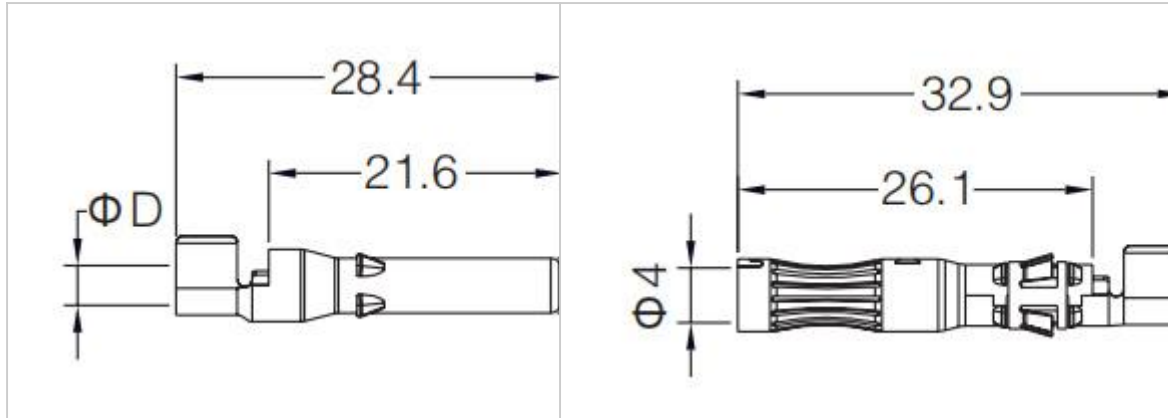

E-mail:sale@adels-solar.com

Solar Pv Connector 1500v DC Pv Connector Technical Data

Insulation material	PPO
Rated current	30A (2.5mm ²) 50A (4.0mm ² ,6.0mm ²)
Rated voltage	1500V DC
Test voltage	8kV (50Hz, Imin)
Contact resistance	<5mQ
Contact material	Copper,Tin plated
Degree of protection	IP2X/IP68
Safety class	II
Overvoltage category/Pollution degree	CATIII / 2
Flame class	UL94-V0
Insertion force	Max.50N
Withdrawal force	Min.50N
Ambient temperature range	-40℃: ~ +85℃ (IEC)
Suitable cable cross sections	2.5/4.0/6.0/10.0mm ² 14/12/10/8AWG
Connecting system	Crimp Connection